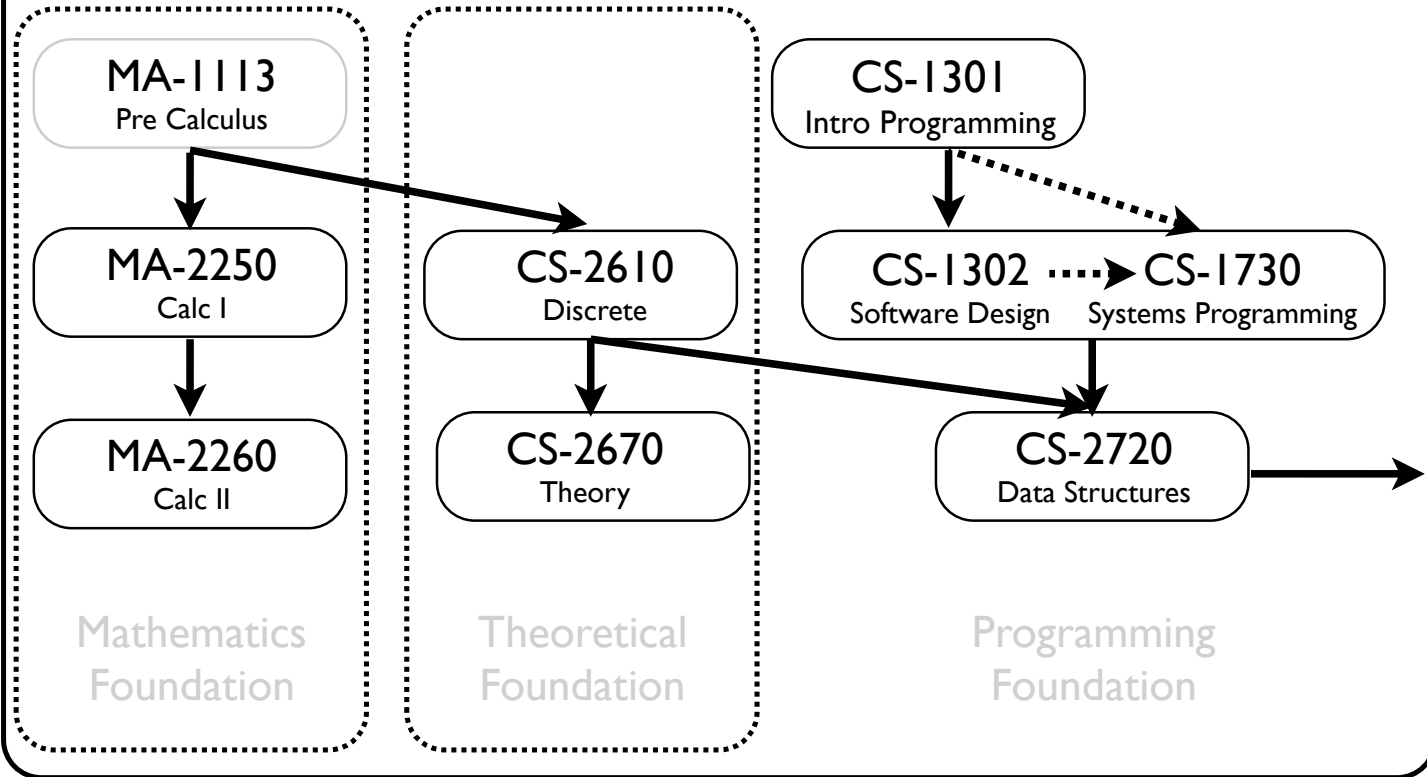

Major Pre-Requirements

Application Design Choose I

- CS-4050
Soft. Engineering
- CS-4370
Databases

Computer Architecture

- CS-4720
Architecture

Systems Design Choose I

- CS-4570
Compilers
- CS-4730
Operating Systems
- CS-4760
Networks

Electives
(12 Credit Hours)

- CSCI 4****
- CSCI 4****
- CSCI 4****
MATH 3000-4999
except MATH 4850

Major Requirements